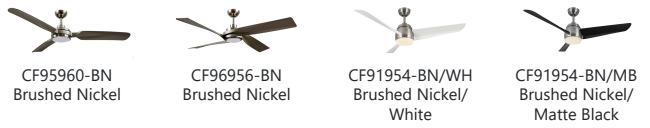

CF95960-BG Brushed Gold
CF96956-BG Brushed Gold
CF91954-BG/MB Brushed Gold/Matte Black
CF91954-BG/WH Brushed Gold/White

X-RD34-48BN FAN